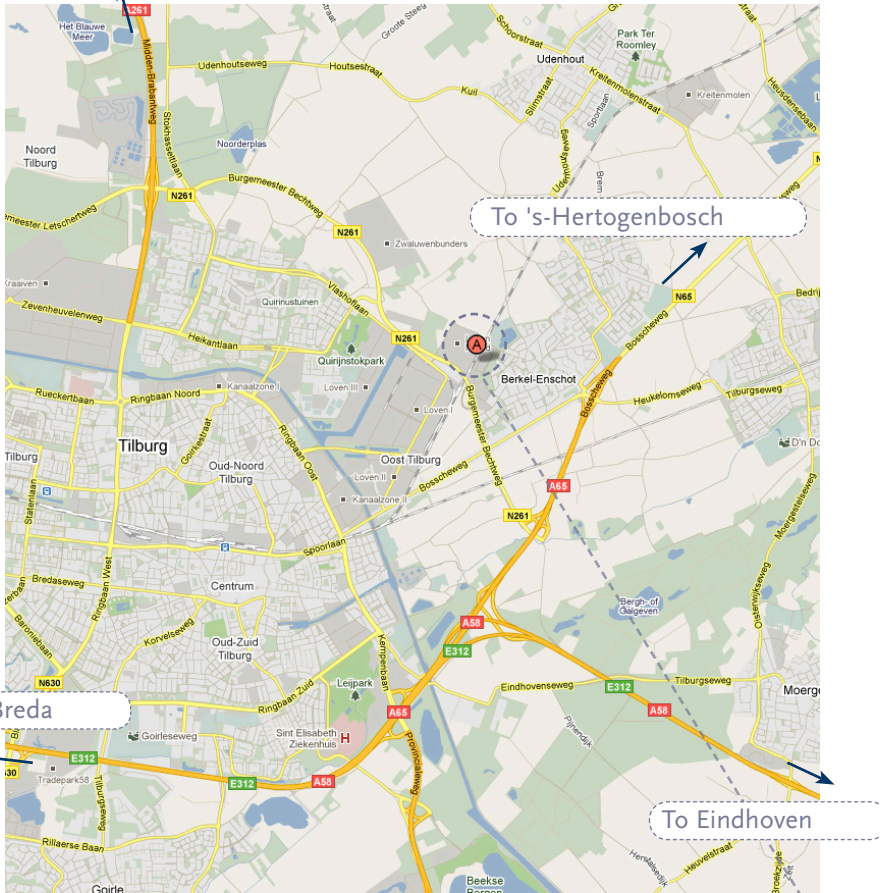

ROUTE

To Waalwijk

Bezoekadres:

Calenwiel 25
5056 DB Berkel-Enschot

Postadres:

Postbus 105
5056 ZJ Berkel-Enschot

T: 013 543 62 93

F: 013 536 08 15

E : info@g-zijlmans.nl

To Breda

To Eindhoven

From Breda

- From Breda, drive in the direction of 's-Hertogenbosch [A58]
- Take the exit Tilburg Noord, Efteling, Industrieterrein 4000-5000 [Burgemeester Bechtweg]
- Take the Koningsoordlaan exit

From Eindhoven

- From Eindhoven, drive in the direction of 's-Hertogenbosch [A58]
- Take the exit Tilburg Noord, Efteling, Industrieterrein 4000-5000 [Burgemeester Bechtweg]
- Take the Koningsoordlaan exit

From 's-Hertogenbosch

- From 's-Hertogenbosch, drive in the direction of Tilburg [N65]
- Take the exit Tilburg Noord, Efteling, Industrieterrein 4000-5000 [Burgemeester Bechtweg]
- Take the Koningsoordlaan exit